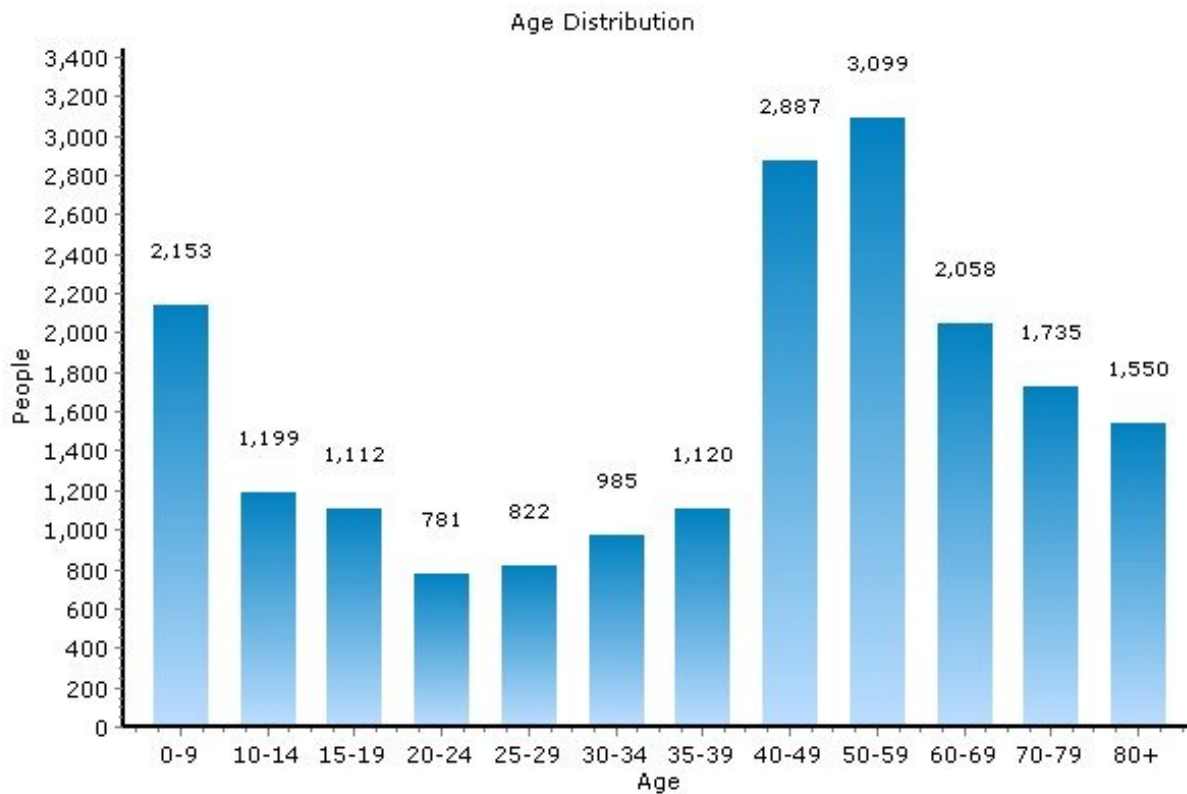

Population

44116, Rocky River, Ohio

Population	44116	Ohio
Population	19,504	11,511,691
Population Density (people/mile)	4,147	257
Population Growth	-4.0%	1.0%
Male	8,789	5,613,803
Female	10,715	5,897,888
Median Age	44.79	37.01