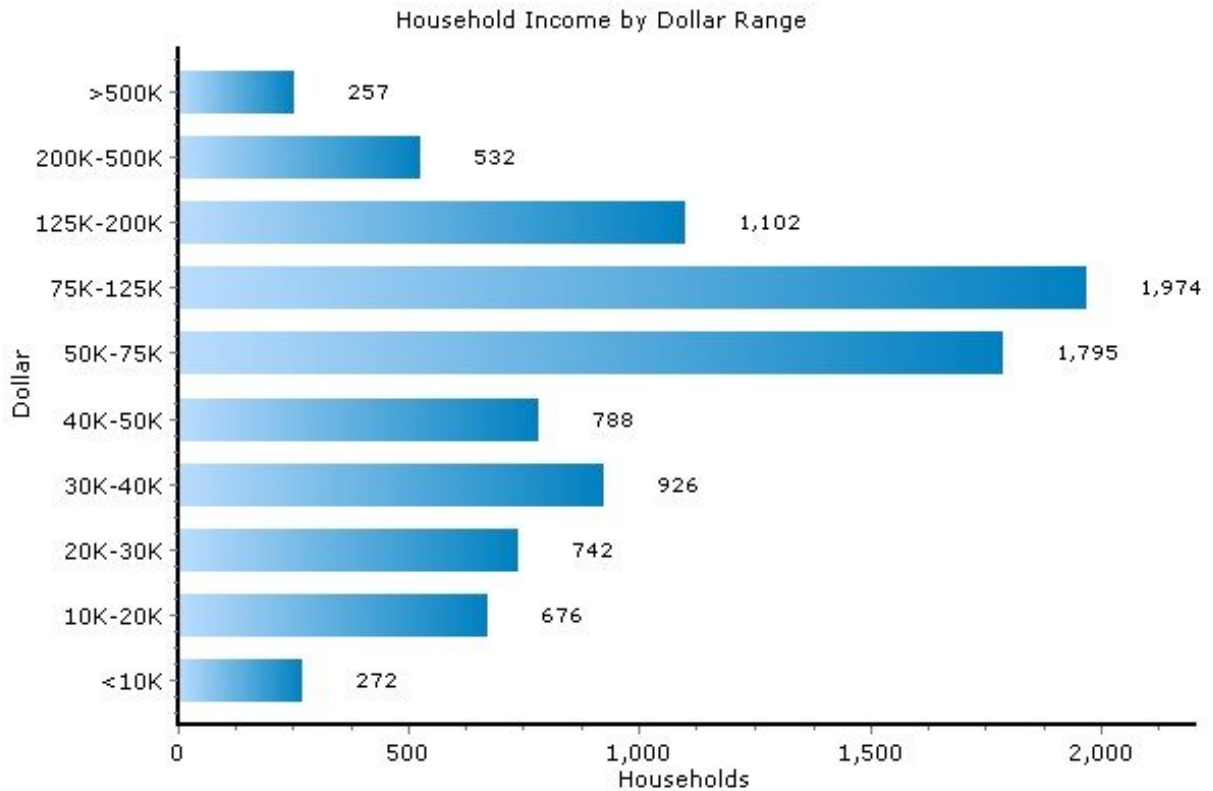

Population

44116, Rocky River, Ohio

Population	44116	Ohio
Population	19,504	11,511,691
Population Density (people/mile)	4,147	257
Population Growth	-4.0%	1.0%
Male	8,789	5,613,803
Female	10,715	5,897,888
Median Age	44.79	37.01

colleen@colleenrock.com

<http://www.TheRockGroup.us.com>

Income

44116, Rocky River, Ohio

Income	44116	Ohio
Median Household Income	\$64,213	\$51,305
Average Household Income	\$80,491	\$60,167
Average Income Change (since 2000)	23.0%	25.0%
Per Capita Income	\$38,261	\$24,359
Sales Tax Rate	7.8%	
Sales Tax Type	PL	
Median Disposable Income	\$53,210	\$43,369